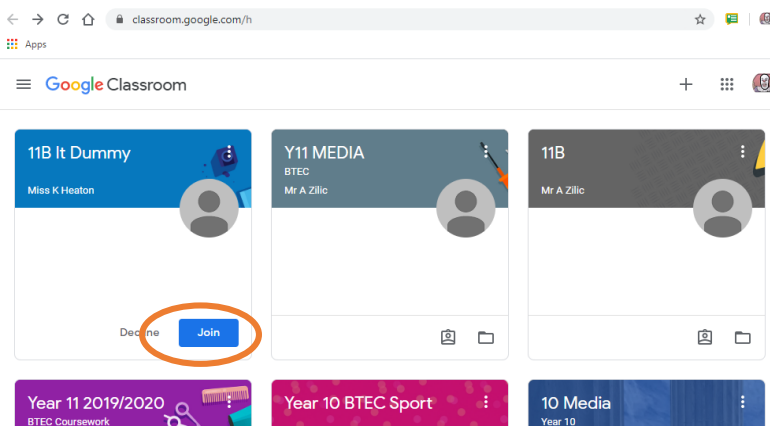

Step 4 – Click on the join class