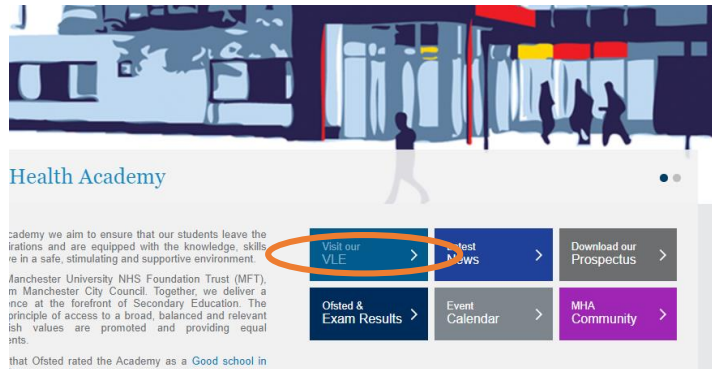

How to access and use google classroom

To access google classroom students need to log on to the VLE via chrome. If your child is unsure of their user name please email R.Smith@manchesterhealthacademy.org

Step 1 – Log into the VLE via Google Chrome